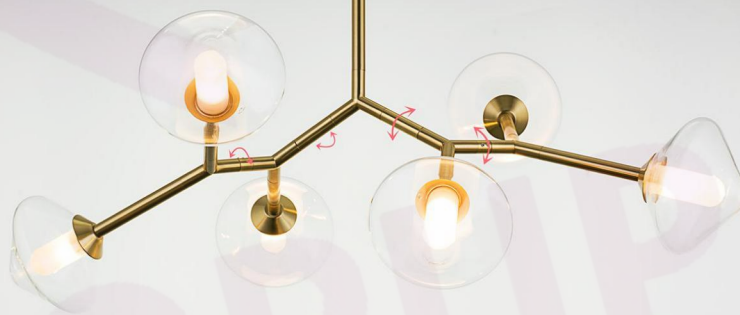

ITEM:2690/6+812
BULB:6*G9 40W
SIZE:575*820*1450
COLOUR:CHAMPAGNE GOLD/CLEAR GLASS