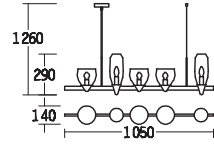

Item: 2573-5+722+723
Bulb: E14/5x40W
Size: L1050xW140xH1260
Material: Carbon steel
Colour: Painted gold/white glass