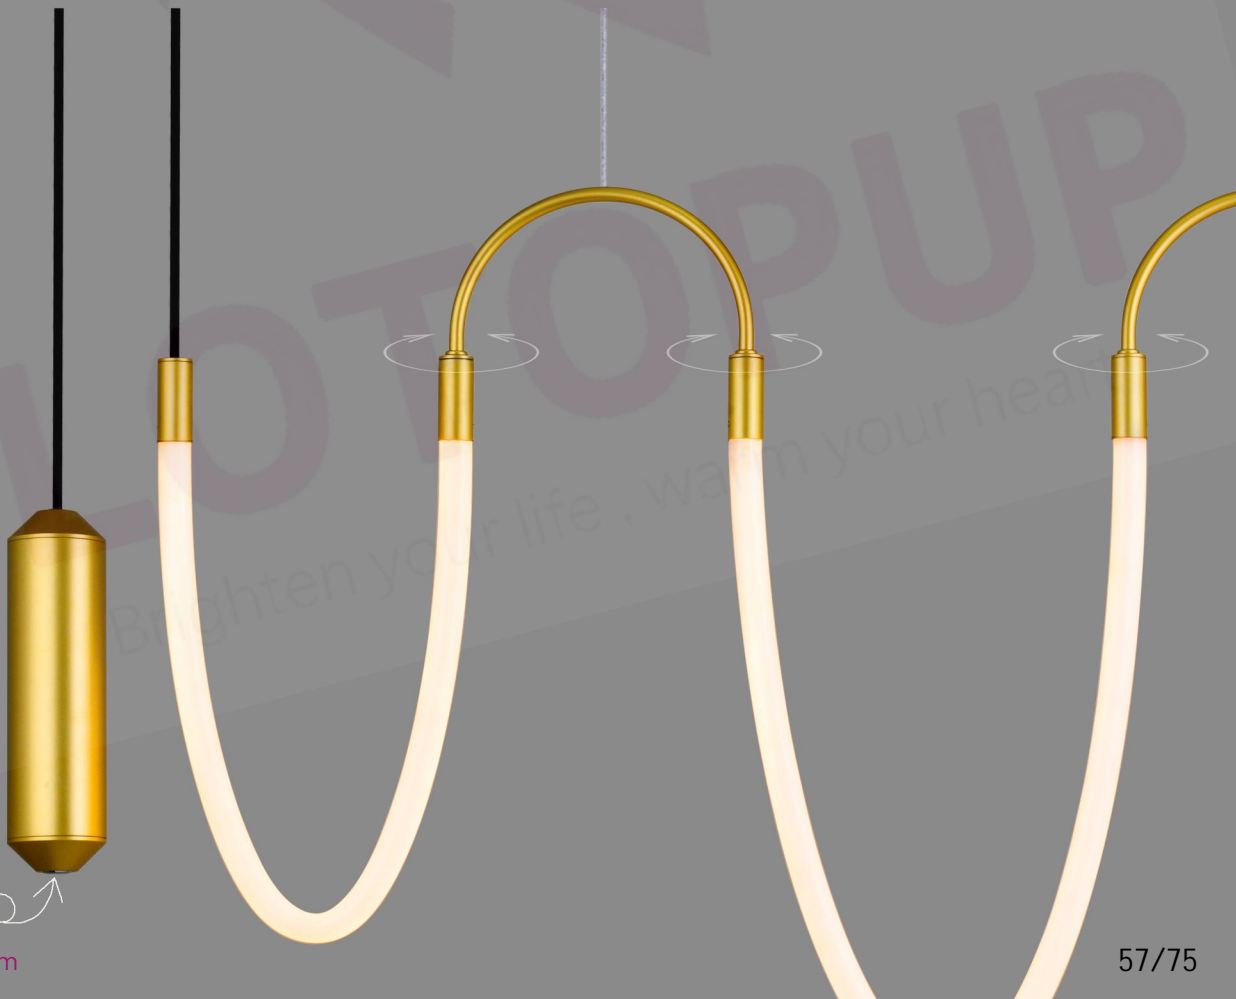

ITEM:2704/2
BULB:24V LED 35W
SIZE:260*260*1970
COLOUR:CHAMPAGNE GOLD
/WHITE ACRYLIC

ITEM:2704/1
BULB:24V LED 17W
SIZE:65*260*1940
COLOUR:CHAMPAGNE GOLD
/WHITE ACRYLIC

ITEM:2704/5
BULB:24V LED 58W
SIZE:Φ490*1500
COLOUR:CHAMPAGNE GOLD
/WHITE ACRYLIC

ITEM:2704/7
BULB:24V LED 58W
SIZE:Φ500*1750
COLOUR:CHAMPAGNE GOLD
/WHITE ACRYLIC

ITEM:1284/4
BULB:24V LED 42W
SIZE:Ø 420*480
COLOUR:CHAMPAGNE GOLD /WHITE ACRYLIC

ITEM:2705/3
BULB:24V LED 32W
SIZE:330*650*1650
COLOUR:CHAMPAGNE GOLD /WHITE ACRYLIC

ITEM:2705/2
BULB:24V LED 24W
SIZE:370*370*1320
COLOUR:CHAMPAGNE GOLD /WHITE ACRYLIC

ITEM:2705/1
BULB:24V LED 12W
SIZE:120*370*1320
COLOUR:CHAMPAGNE GOLD /WHITE ACRYLIC

ITEM:2706/5
BULB:24V LED 40W
SIZE:120*1800*1820
COLOUR:CHAMPAGNE GOLD /WHITE ACRYLIC