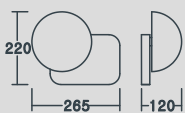

Item: 3538/1+762
Bulb: G9/1xLED 5W
Size: W190xH165xE100mm
Material: Aluminum+Carbon steel +Glass
Colour: Champagne Gold/White glass