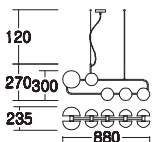

Item: 2632/10+761+762
Bulb: G9/10xLED 5W
Size: L880xW235xE270mm
Material: Aluminum+Carbon steel +Glass
Colour: Champagne Gold/White glass