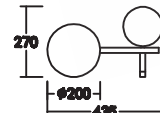

Item: 2562/1+715
Bulb: E27/1x40W
Size: L370xW200xH260
Material: Carbon steel
Colour: Painted gold/white glass

Item: 2560/2+715+716
Bulb: E27/2x40W
Size: L570xW250xH340
Material: Carbon steel
Colour: Painted gold/white glass

Item: 2562/1+716
Bulb: E27/1x40W
Size: L470xW250xH330
Material: Carbon steel
Colour: Painted gold/white glass

Item: 2561/2+715+716
Bulb: E27/2x40W
Size: L600xW250xH370
Material: Carbon steel
Colour: Painted gold/white glass

Item: 3508/2+689+680
Bulb: G9/1x25W+E14/1x40W
Size: L355xH200xE175
Material: Carbon steel
Colour: Painted gold/white glass

Item: 3507/2+689+680
Bulb: G9/1x25W+E14/1x40W
Size: L335xH220xE175
Material: Carbon steel
Colour: Painted gold/white glass

Item: 4386/2+689+715
Bulb: E27/1x40W+E14/1x40W
Size: L430xW200xH385
Material: Carbon steel
Colour: Painted gold/white glass

Item: 4385/2+689+715
Bulb: E27/1x40W+E14/1x40W
Size: L440xW200xH220
Material: Carbon steel
Colour: Painted gold/white glass

Item: 4384/2+689+715
Bulb: E27/1x40W+E14/1x40W
Size: L435xW200xH270
Material: Carbon steel
Colour: Painted gold/white glass