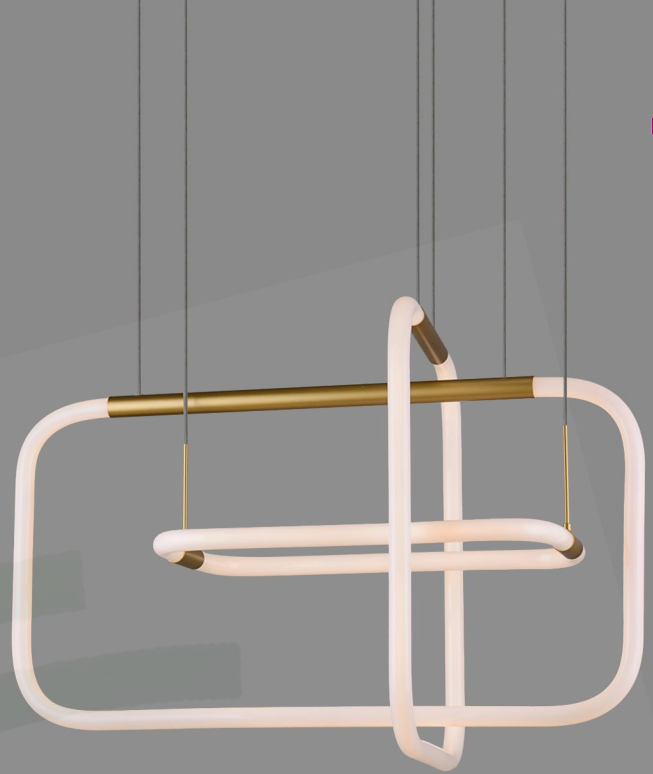

ITEM:2705/3
BULB:24V LED 32W
SIZE:330*650*1650
COLOUR:CHAMPAGNE GOLD /WHITE ACRYLIC