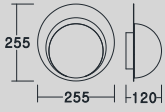

Item: 3560/1+762
Bulb: G9/1xLED 5W
Size: L185xH185xE95mm
Material: Aluminum+Carbon steel +Glass
Colour: AG/White glass