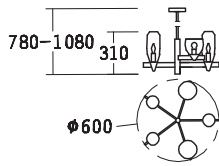

Item: 2572-5+722+723
Bulb: E14/5x40W
Size: ϕ 600xH780-1080
Material: Carbon steel
Colour: Painted gold/white glass