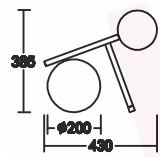

Item: 4386/2+689+715
Bulb: E27/1x40W+E14/1x40W
Size: L430xW200xH385
Material: Carbon steel
Colour: Painted gold/white glass