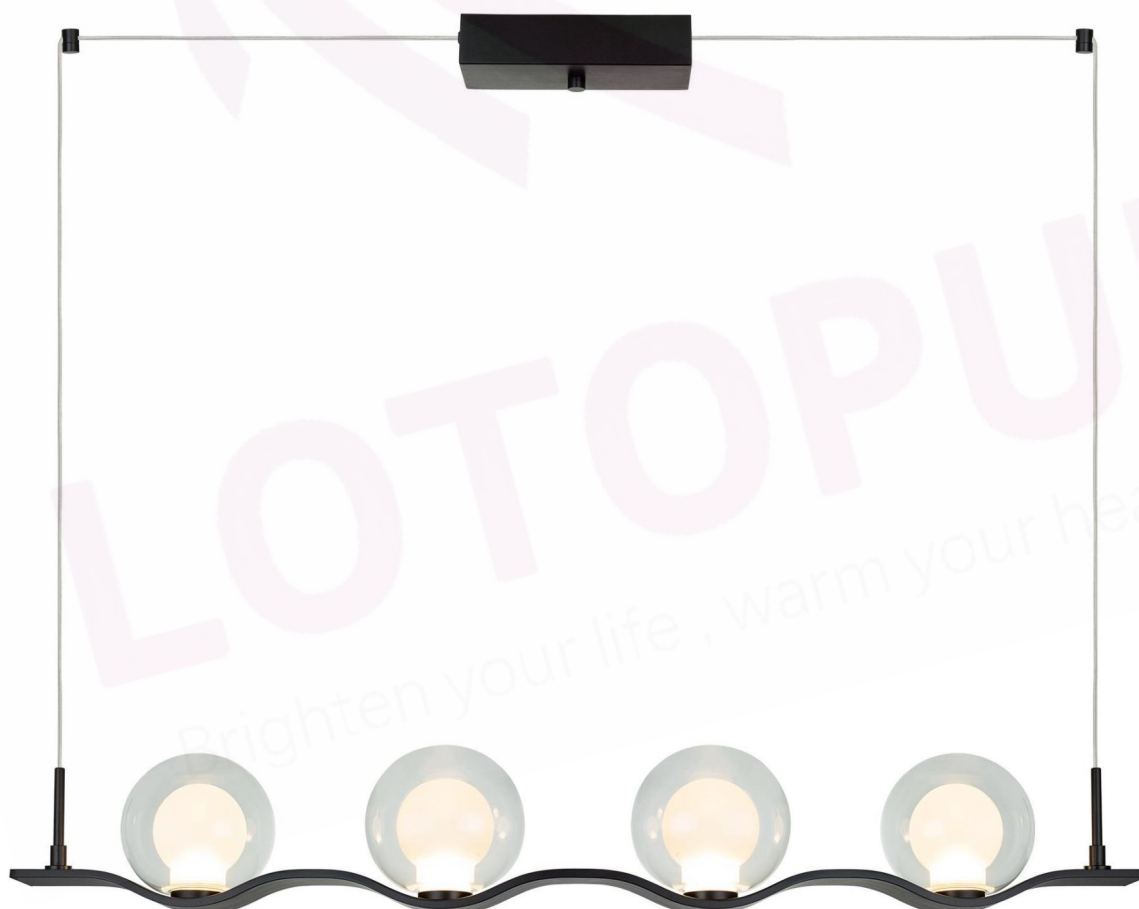

ITEM: 2720/4+839
BULB: LED 25. 2W
SIZE: L1030*W140*H140
COLOUR: BLACK/CLEAR GALSS