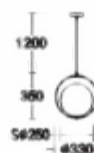

Item: 2554/1+674
Bulb: E27/1x60W
Size: L270xW200xH290
Material: Carbon steel
Colour: Painted gold/white glass