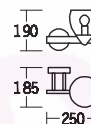

Item: 3509-2+722+723
Bulb: E14/2x40W
Size: L420xH290xE185
Material: Carbon steel+Glass
Colour: Black+Smoke