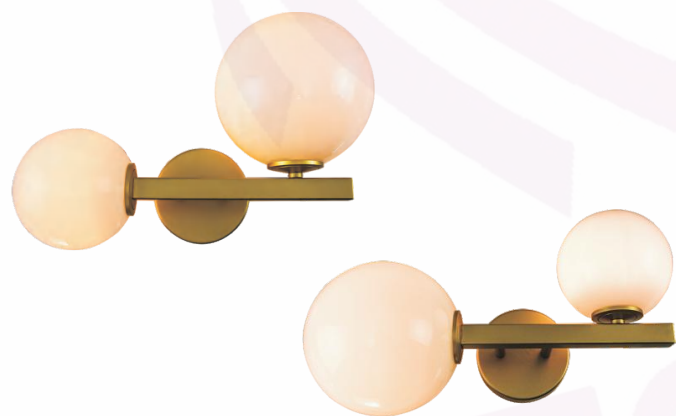

Item: 2562/1+715
Bulb: E27/1x40W
Size: L370xW200xH260
Material: Carbon steel
Colour: Painted gold/white glass

Item: 2560/2+715+716
Bulb: E27/2x40W
Size: L570xW250xH340
Material: Carbon steel
Colour: Painted gold/white glass

Item: 2562/1+716
Bulb: E27/1x40W
Size: L470xW250xH330
Material: Carbon steel
Colour: Painted gold/white glass

Item: 2561/2+715+716
Bulb: E27/2x40W
Size: L600xW250xH370
Material: Carbon steel
Colour: Painted gold/white glass

Item: 3508/2+689+680
Bulb: G9/1x25W+E14/1x40W
Size: L355xH200xE175
Material: Carbon steel
Colour: Painted gold/white glass

Item: 3507/2+689+680
Bulb: G9/1x25W+E14/1x40W
Size: L335xH220xE175
Material: Carbon steel
Colour: Painted gold/white glass

Item: 4386/2+689+715
Bulb: E27/1x40W+E14/1x40W
Size: L430xW200xH385
Material: Carbon steel
Colour: Painted gold/white glass

Item: 4385/2+689+715
Bulb: E27/1x40W+E14/1x40W
Size: L440xW200xH220
Material: Carbon steel
Colour: Painted gold/white glass

Item: 4384/2+689+715
Bulb: E27/1x40W+E14/1x40W
Size: L435xW200xH270
Material: Carbon steel
Colour: Painted gold/white glass