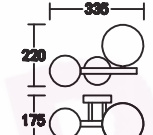

Item: 3507/2+689+680
Bulb: G9/1x25W+E14/1x40W
Size: L335xH220xE175
Material: Carbon steel
Colour: Painted gold/white glass