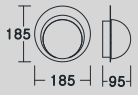

Touch switch

Item: 2637/2+761
 Bulb: G9/2xLED 5W
 Size: L255xW200xH255mm
 Material: Aluminum+Carbon steel +Glass
 Colour: Champagne Gold/White glass

Item: 2637/2+762
 Bulb: G9/2xLED 5W
 Size: L185xW150xH185mm
 Material: Aluminum+Carbon steel +Glass
 Colour: Champagne Gold/White glass