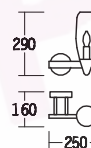

Item: 3509-1+722
Bulb: E14/1x40W
Size: L250xH190xE185
Material: Carbon steel+Glass
Colour: Black+Smoke

Item: 3509-1+723
Bulb: E14/1x40W
Size: L250xH290xE160
Material: Carbon steel+Glass
Colour: Black+Smoke