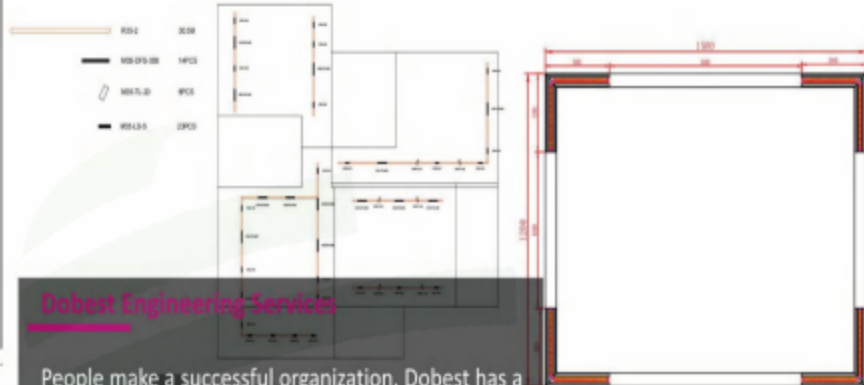

Integrating Sphere Test

DOBEST BRIGHT PROJECT

- Light Planning
- Light Calculation (DIALUX)
- Photometric Simulation
- Customizing Light Solutions
- Comparison Studies
- Product Sourcing

Dobest Engineering Services