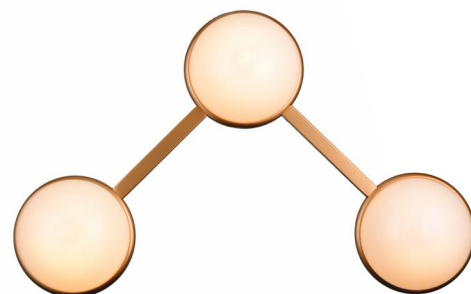

ITEM:3592/3+824
BULB:3*G9 40W
SIZE:390*620*90
COLOUR:PAINTED GOLD/WHITE GLASS