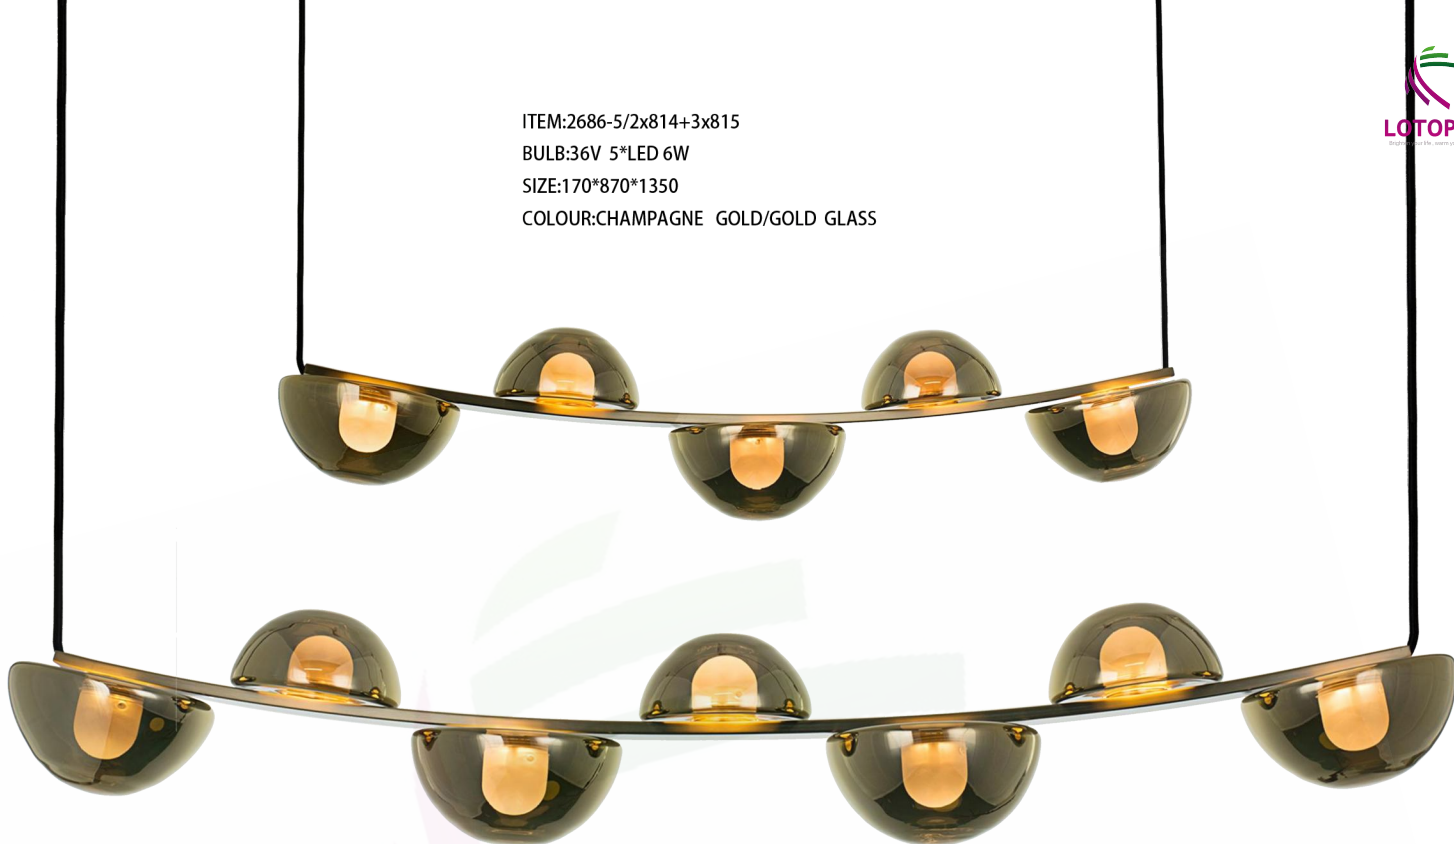

ITEM:2686-5/2x814+3x815
BULB:36V 5*LED 6W
SIZE:170*870*1350
COLOUR:CHAMPAGNE GOLD/GOLD GLASS

ITEM:2686-5/3x814+4x815
BULB:36V 7*LED 6W
SIZE:170*1125*1315
COLOUR:CHAMPAGNE GOLD/GOLD GLASS