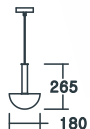

Item: 2634/1+761
Bulb: G9/1xLED 5W
Size: ϕ 180xH265mm
Material: Aluminum+Carbon steel +Glass
Colour: Champagne Gold/White glass