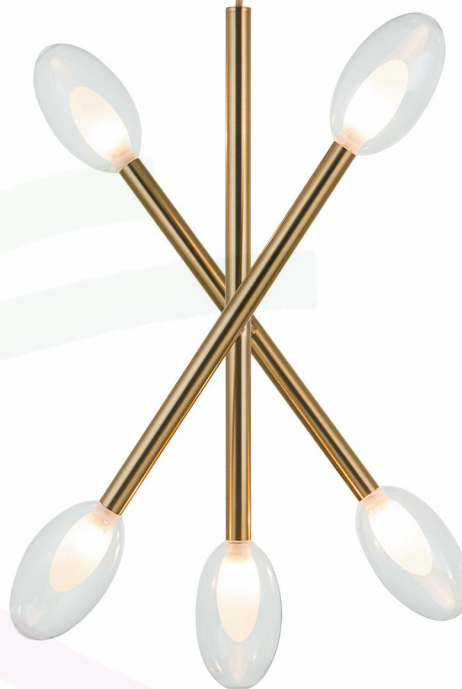

ITEM:2694/5+817
BULB:5*G9 40W
SIZE:250*490*1700
COLOUR:CHAMPAGNE GOLD/CLEAR GLASS