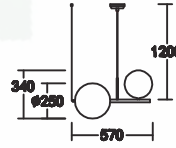

Item: 2562/1+715
Bulb: E27/1x40W
Size: L370xW200xH260
Material: Carbon steel
Colour: Painted gold/white glass

Item: 2560/2+715+716
Bulb: E27/2x40W
Size: L570xW250xH340
Material: Carbon steel
Colour: Painted gold/white glass