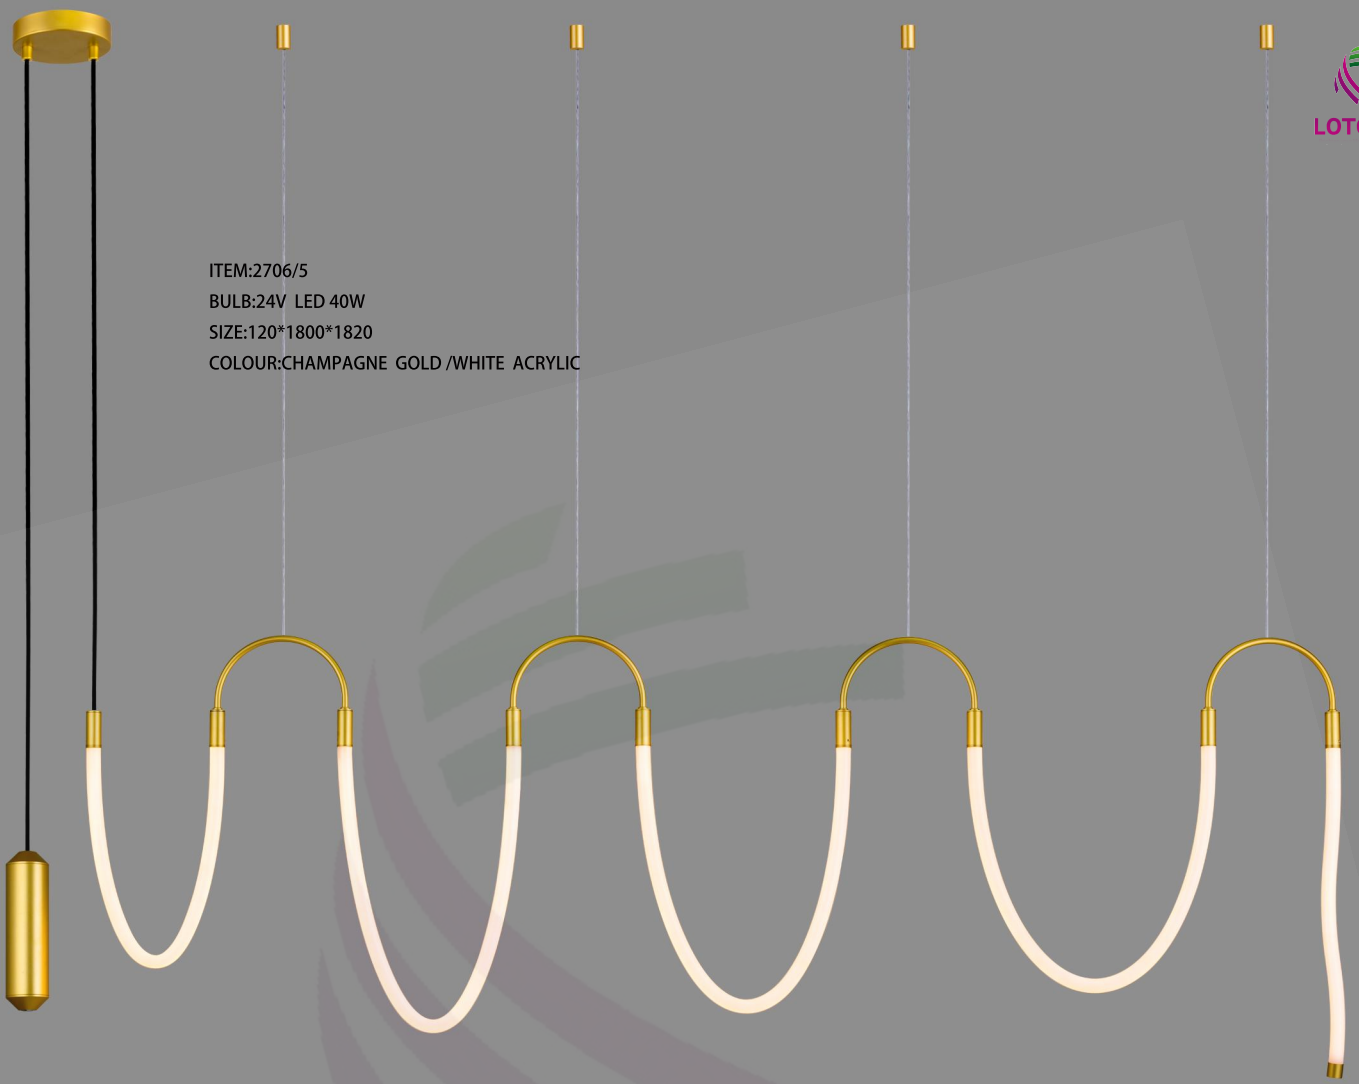

ITEM:2706/5
BULB:24V LED 40W
SIZE:120*1800*1820
COLOUR:CHAMPAGNE GOLD /WHITE ACRYLIC

Touch switch