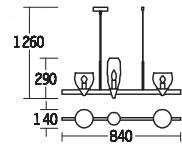

Item: 2573-3+722+723
Bulb: E14/3x40W
Size: L840xW140xH1260
Material: Carbon steel
Colour: Painted gold/white glass