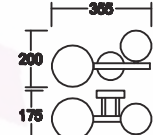

Item: 3508/2+689+680
Bulb: G9/1x25W+E14/1x40W
Size: L355xH200xE175
Material: Carbon steel
Colour: Painted gold/white glass