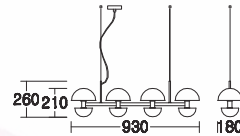

Item: 2633/6+761+762
Bulb: G9/6xLED 5W
Size: L730xW180xH260mm
Material: Aluminum+Carbon steel +Glass
Colour: Champagne Gold/White glass

Item: 2633/8+761+762
Bulb: G9/8xLED 5W
Size: L930xW180xH260mm
Material: Aluminum+Carbon steel +Glass
Colour: Champagne Gold/White glass