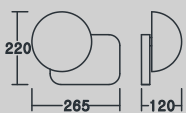

Item: 3538/1+762
Bulb: G9/1xLED 5W
Size: W190xH165xE100mm
Material: Aluminum+Carbon steel +Glass
Colour: AG/White glass