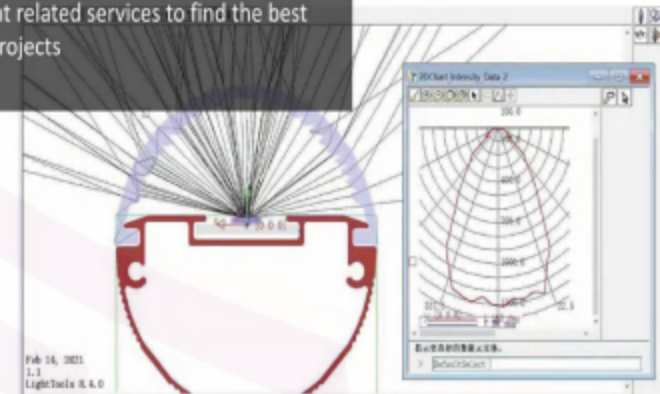

Dobest works together with clients to create fabulous customized lighting. Strong supply chain allow us to offer customized lighting service with reasonable price, satisfied quality. Noted: Only photos that the client has agreed to make public will be displayed.