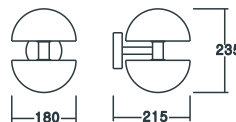

Item: 3537/2+761
Bulb: G9/2xLED 5W
Size: W180xH235xE215mm
Material: Aluminum+Carbon steel +Glass
Colour: Champagne Gold/White glass

Item: 2634/1+762
Bulb: G9/1xLED 5W
Size: ϕ 130xH290mm
Material: Aluminum+Carbon steel +Glass
Colour: Champagne Gold/White glass