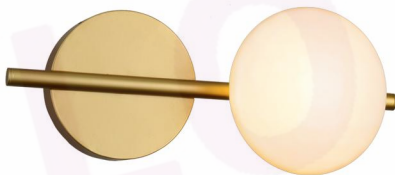

ITEM:3593/1+825
BULB:36V 1*LED 6W
SIZE:145*350*90
COLOUR:PAINTED GOLD /WHITE GLASS