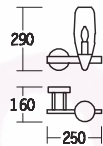

Item: 3509-1+723
Bulb: E14/1x40W
Size: L250xH290xE160
Material: Carbon steel
Colour: Painted gold/white glass