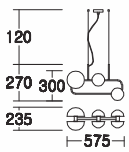

Item: 2632/6+761+762
Bulb: G9/6xLED 5W
Size: L575xW235xE270mm
Material: Aluminum+Carbon steel +Glass
Colour: Champagne Gold/White glass