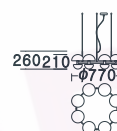

Item: 2634/16+761+762
Bulb: G9/16xLED 5W
Size: ϕ 770xH260mm
Material: Aluminum+Carbon steel +Glass
Colour: Champagne Gold/White glass