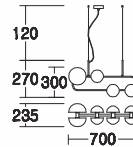

Item: 2632/8+761+762
Bulb: G9/8xLED 5W
Size: L700xW235xE270mm
Material: Aluminum+Carbon steel +Glass
Colour: Champagne Gold/White glass