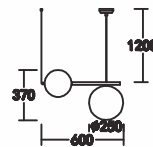

Item: 2562/1+716
Bulb: E27/1x40W
Size: L470xW250xH330
Material: Carbon steel
Colour: Painted gold/white glass

Item: 2561/2+715+716
Bulb: E27/2x40W
Size: L600xW250xH370
Material: Carbon steel
Colour: Painted gold/white glass