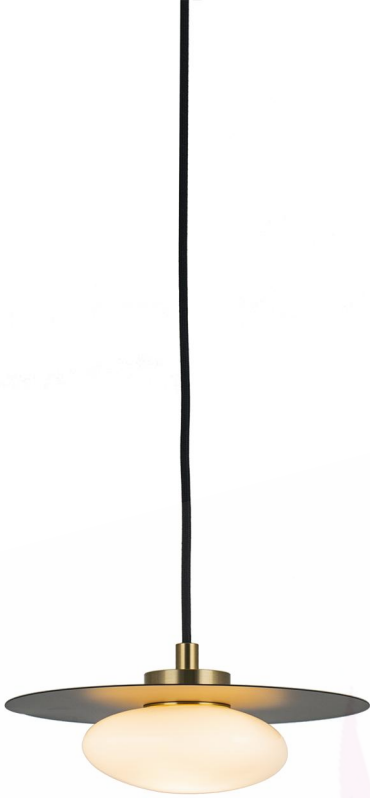

ITE M:2695/1+818
BULB:36V 1*LED5W
SIZE:Φ250*1300
COLOUR:CHAMPAGNE GOLD+BLACK/WHITE GLASS