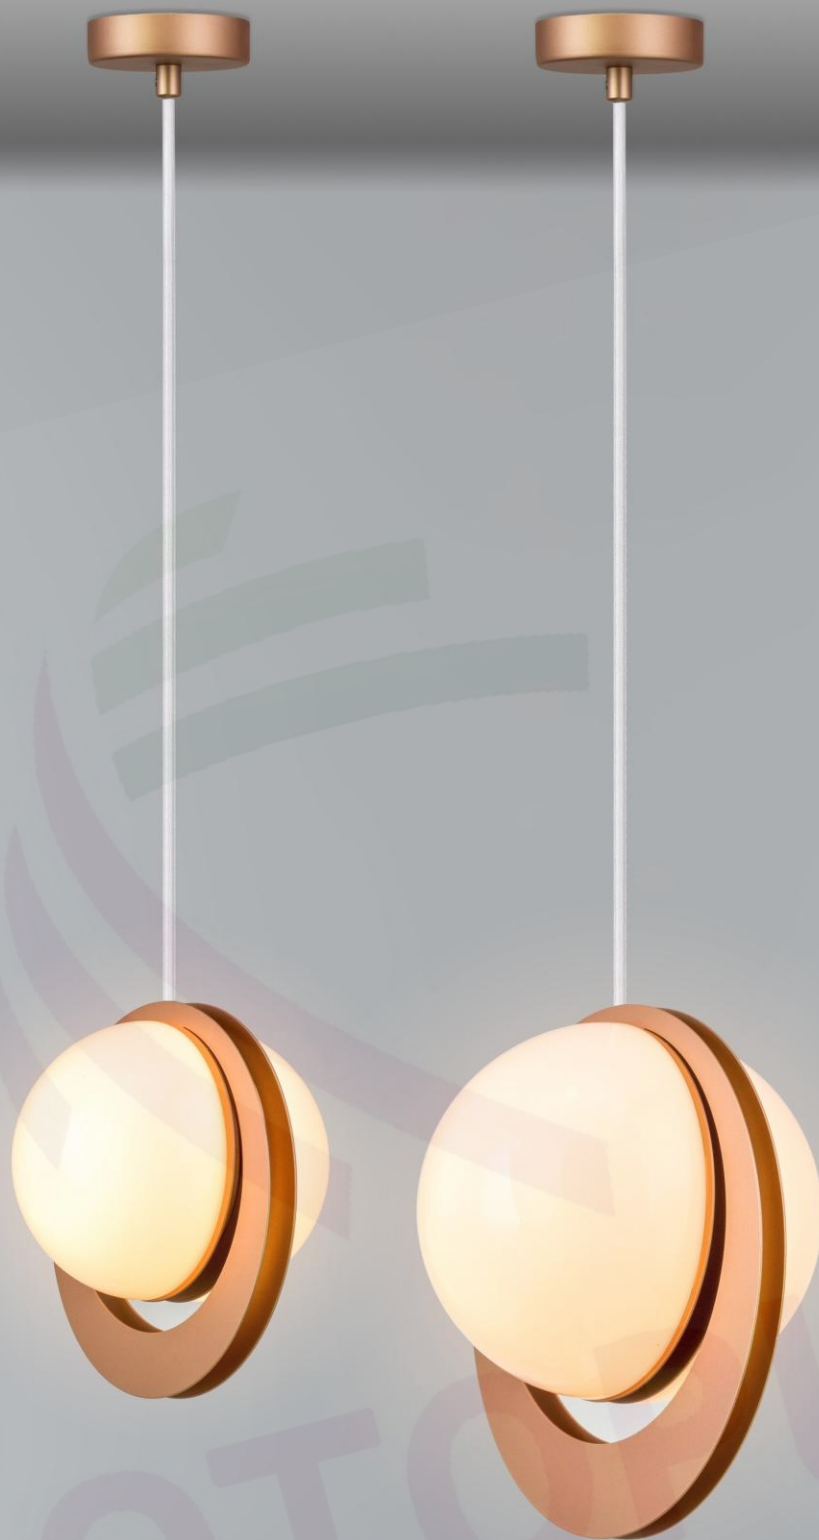

Item: 2637/2+761
Bulb: G9/2xLED 5W
Size: L255xW200xH255mm
Material: Aluminum+Carbon steel +Glass
Colour: Champagne Gold/White glass

Item: 2637/2+762
Bulb: G9/2xLED 5W
Size: L185xW150xH185mm
Material: Aluminum+Carbon steel +Glass
Colour: Champagne Gold/White glass