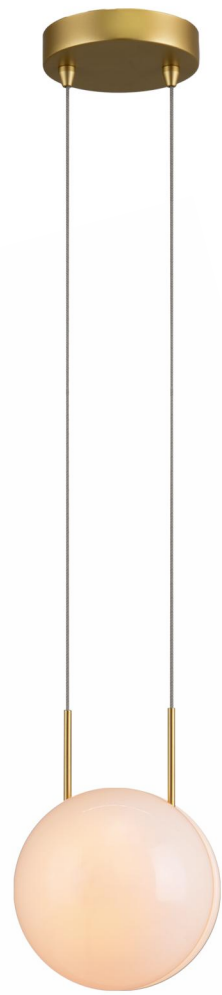

ITEM:3592/4+824
BULB:4*G9 40W
SIZE:620*620*90
COLOUR:PAINTED GOLD/WHITE GLASS