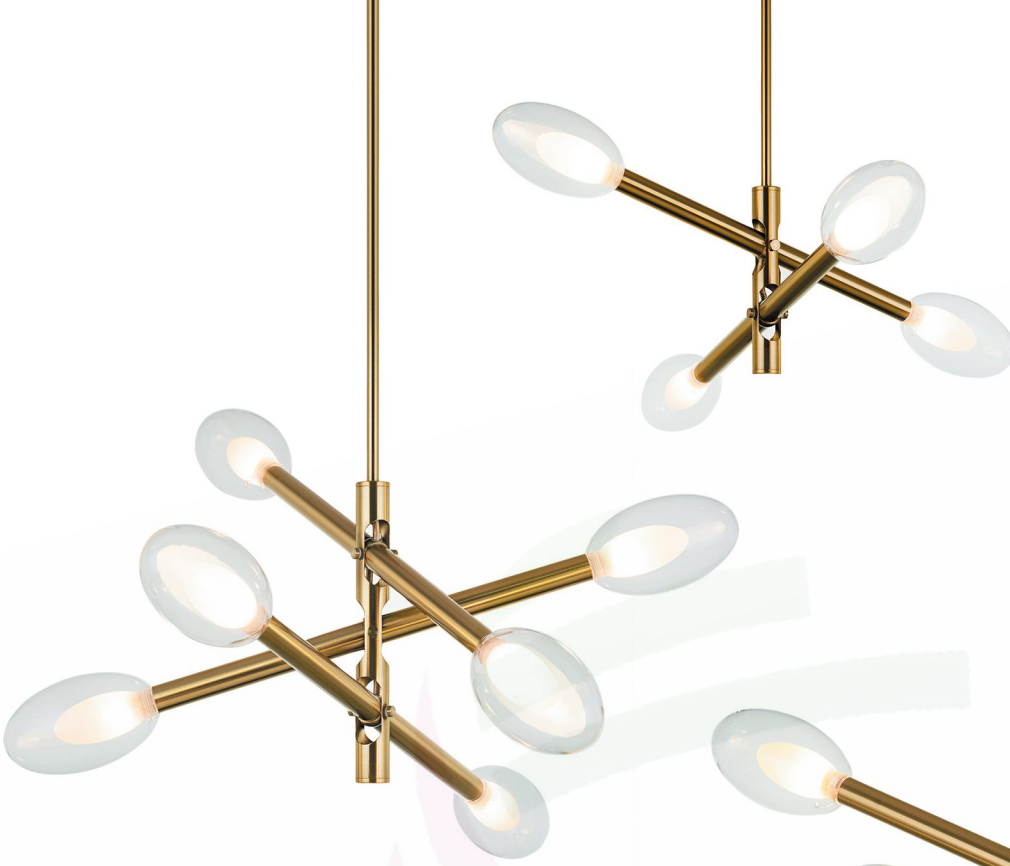

ITEM: 3573/1+788
BULB: 7*G9 40W
SIZE: 150*160*210
COLOUR: BLACK+CHAMPAGNEGOLD/WHTEGLASS

ITEM: 3573/2+788
BULB: 2*G9 40W
SIZE: 150*160*400
COLOUR : BLACK+CHAMPAGNEGOLD/WHTEGLASS

ITEM:2694/4+817
BULB:4*G9 40W
SIZE:Φ470*1410
COLOUR:CHAMPAGNE GOLD/CLEAR GLASS