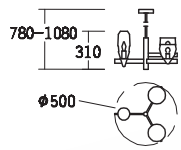

Item: 2572-3+722+723
Bulb: E14/3x40W
Size: ϕ 500xH780-1080
Material: Carbon steel
Colour: Painted gold/white glass