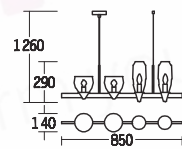

Item: 2573-4+722+723
Bulb: E14/4x40W
Size: L850xW140xH1260
Material: Carbon steel
Colour: Painted gold/white glass