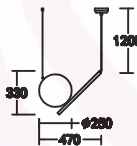

Item: 2562/1+715
Bulb: E27/1x40W
Size: L370xW200xH260
Material: Carbon steel
Colour: Painted gold/white glass

Item: 2560/2+715+716
Bulb: E27/2x40W
Size: L570xW250xH340
Material: Carbon steel
Colour: Painted gold/white glass

Item: 2562/1+716
Bulb: E27/1x40W
Size: L470xW250xH330
Material: Carbon steel
Colour: Painted gold/white glass

Item: 2561/2+715+716
Bulb: E27/2x40W
Size: L600xW250xH370
Material: Carbon steel
Colour: Painted gold/white glass

Item: 3508/2+689+680
Bulb: G9/1x25W+E14/1x40W
Size: L355xH200xE175
Material: Carbon steel
Colour: Painted gold/white glass

Item: 3507/2+689+680
Bulb: G9/1x25W+E14/1x40W
Size: L335xH220xE175
Material: Carbon steel
Colour: Painted gold/white glass

Item: 4386/2+689+715
Bulb: E27/1x40W+E14/1x40W
Size: L430xW200xH385
Material: Carbon steel
Colour: Painted gold/white glass

Item: 4385/2+689+715
Bulb: E27/1x40W+E14/1x40W
Size: L440xW200xH220
Material: Carbon steel
Colour: Painted gold/white glass

Item: 4384/2+689+715
Bulb: E27/1x40W+E14/1x40W
Size: L435xW200xH270
Material: Carbon steel
Colour: Painted gold/white glass