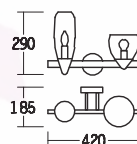

Item: 2572-5+722+723
Bulb: E14/5x40W
Size: ϕ 600xH780-1080
Material: Carbon steel+Glass
Colour: Black+Smoke

Item: 2572-3+722+723
Bulb: E14/3x40W
Size: ϕ 500xH780-1080
Material: Carbon steel+Glass
Colour: Black+Smoke

Item: 3509-2+722+723
Bulb: E14/2x40W
Size: L420xH290xE185
Material: Carbon steel+Glass
Colour: Black+Smoke

Item: 3509-1+722
Bulb: E14/1x40W
Size: L250xH190xE185
Material: Carbon steel+Glass
Colour: Black+Smoke

Item: 3509-1+723
Bulb: E14/1x40W
Size: L250xH290xE160
Material: Carbon steel+Glass
Colour: Black+Smoke

Item: 2573-5+722+723
Bulb: E14/5x40W
Size: L1050xW140xH1260
Material: Carbon steel+Glass
Colour: Black+Smoke