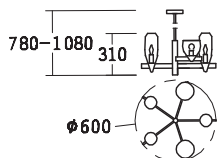

Item: 2572-5+722+723
Bulb: E14/5x40W
Size: ϕ 600xH780-1080
Material: Carbon steel+Glass
Colour: Black+Smoke

Item: 2572-3+722+723
Bulb: E14/3x40W
Size: ϕ 500xH780-1080
Material: Carbon steel+Glass
Colour: Black+Smoke

Item: 3509-2+722+723
Bulb: E14/2x40W
Size: L420xH290xE185
Material: Carbon steel+Glass
Colour: Black+Smoke

Item: 3509-1+722
Bulb: E14/1x40W
Size: L250xH190xE185
Material: Carbon steel+Glass
Colour: Black+Smoke

Item: 3509-1+723
Bulb: E14/1x40W
Size: L250xH290xE160
Material: Carbon steel+Glass
Colour: Black+Smoke

Item: 2573-5+722+723
Bulb: E14/5x40W
Size: L1050xW140xH1260
Material: Carbon steel+Glass
Colour: Black+Smoke