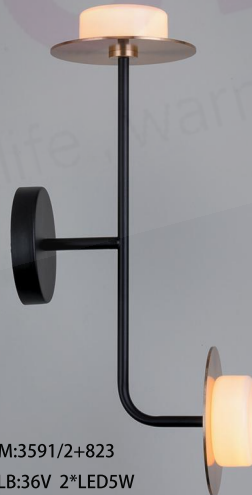

ITEM:3591/2+823
BULB:36V 2*LED5W
SIZE:160*490*230
COLOUR:CHAMPAGNE GOLD+BLACK
/WHITE GLASS