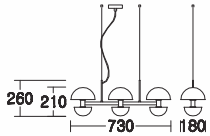

Item: 2633/6+761+762
Bulb: G9/6xLED 5W
Size: L730xW180xH260mm
Material: Aluminum+Carbon steel +Glass
Colour: Champagne Gold/White glass

Item: 2633/8+761+762
Bulb: G9/8xLED 5W
Size: L930xW180xH260mm
Material: Aluminum+Carbon steel +Glass
Colour: Champagne Gold/White glass

Item: 2634/1+761
Bulb: G9/1xLED 5W
Size: ϕ 180xH265mm
Material: Aluminum+Carbon steel +Glass
Colour: Champagne Gold/White glass

Item: 3537/2+761
Bulb: G9/2xLED 5W
Size: W180xH235xE215mm
Material: Aluminum+Carbon steel +Glass
Colour: Champagne Gold/White glass

Item: 2634/1+762
Bulb: G9/1xLED 5W
Size: ϕ 130xH290mm
Material: Aluminum+Carbon steel +Glass
Colour: Champagne Gold/White glass

Item: 3537/2+761+762
Bulb: G9/2xLED 5W
Size: W180xH210xE215mm
Material: Aluminum+Carbon steel +Glass
Colour: Champagne Gold/White glass