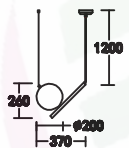

Item: 2562/1+715
Bulb: E27/1x40W
Size: L370xW200xH260
Material: Carbon steel
Colour: Painted gold/white glass

Item: 2560/2+715+716
Bulb: E27/2x40W
Size: L570xW250xH340
Material: Carbon steel
Colour: Painted gold/white glass

Item: 2562/1+716
Bulb: E27/1x40W
Size: L470xW250xH330
Material: Carbon steel
Colour: Painted gold/white glass

Item: 2561/2+715+716
Bulb: E27/2x40W
Size: L600xW250xH370
Material: Carbon steel
Colour: Painted gold/white glass

Item: 3508/2+689+680
Bulb: G9/1x25W+E14/1x40W
Size: L355xH200xE175
Material: Carbon steel
Colour: Painted gold/white glass

Item: 3507/2+689+680
Bulb: G9/1x25W+E14/1x40W
Size: L335xH220xE175
Material: Carbon steel
Colour: Painted gold/white glass

Item: 4386/2+689+715
Bulb: E27/1x40W+E14/1x40W
Size: L430xW200xH385
Material: Carbon steel
Colour: Painted gold/white glass

Item: 4385/2+689+715
Bulb: E27/1x40W+E14/1x40W
Size: L440xW200xH220
Material: Carbon steel
Colour: Painted gold/white glass

Item: 4384/2+689+715
Bulb: E27/1x40W+E14/1x40W
Size: L435xW200xH270
Material: Carbon steel
Colour: Painted gold/white glass