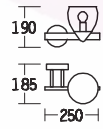

Item: 3509-1+722
Bulb: E14/1x40W
Size: L250xH190xE185
Material: Carbon steel
Colour: Painted gold/white glass