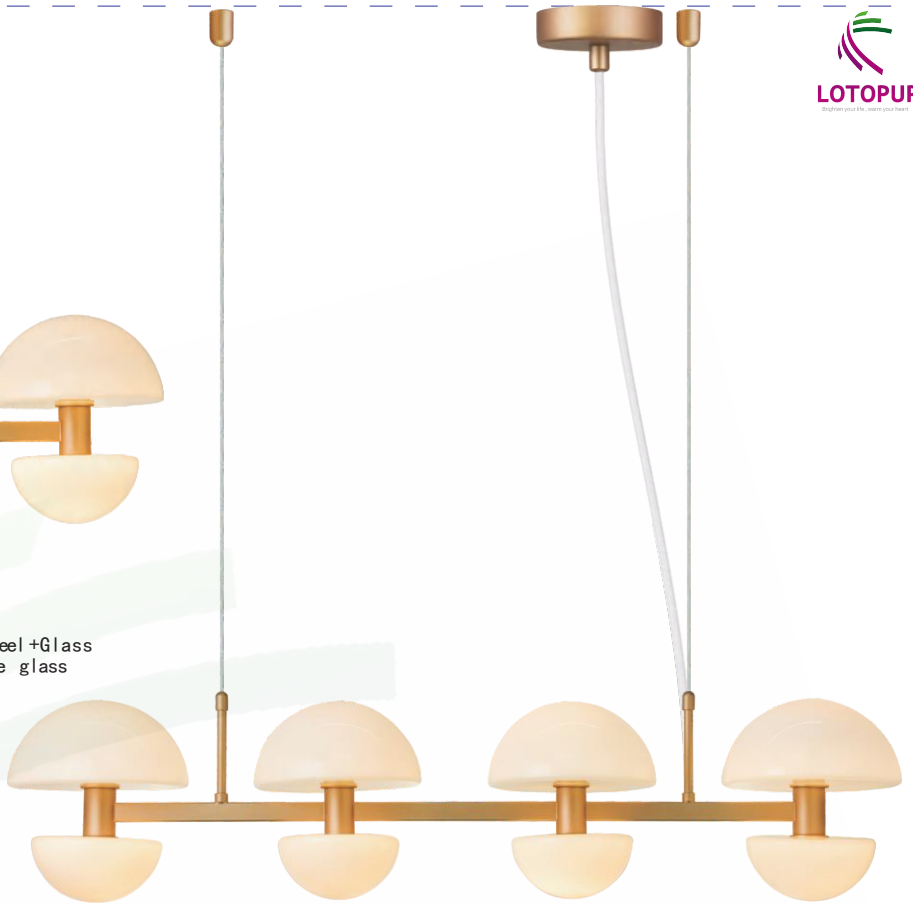

Item: 2633/6+761+762
Bulb: G9/6xLED 5W
Size: L730xW180xH260mm
Material: Aluminum+Carbon steel +Glass
Colour: Champagne Gold/White glass

Item: 2633/8+761+762
Bulb: G9/8xLED 5W
Size: L930xW180xH260mm
Material: Aluminum+Carbon steel +Glass
Colour: Champagne Gold/White glass