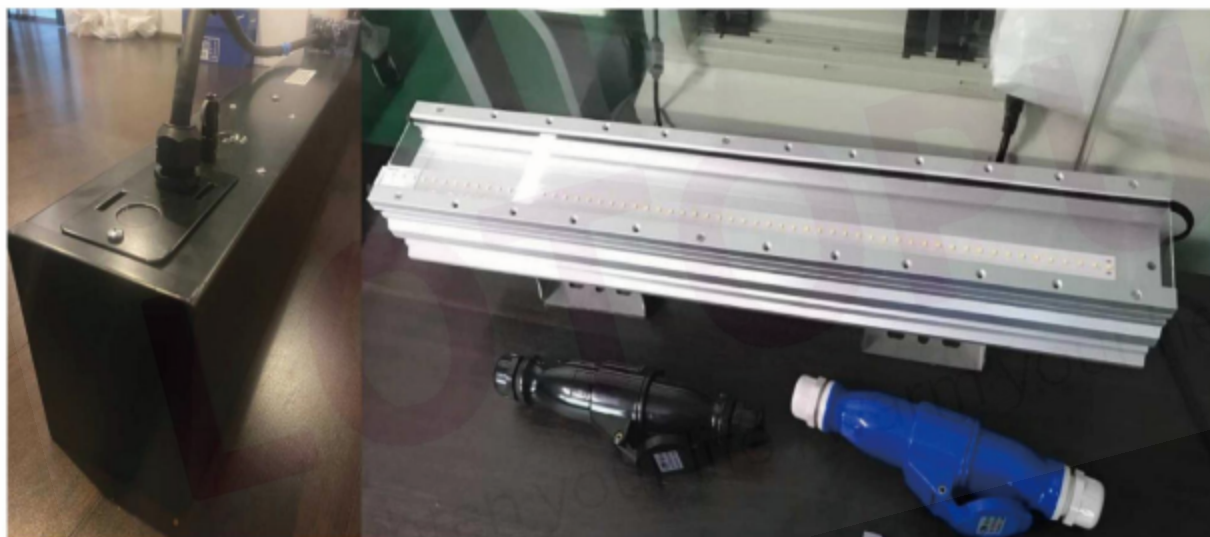

Dobest works together with clients to create fabulous customized lighting. Strong supply chain allow us to offer customized lighting service with reasonable price, satisfied quality. Noted: Only photos that the client has agreed to make public will be displayed.