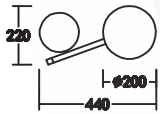

Item: 4385/2+689+715
Bulb: E27/1x40W+E14/1x40W
Size: L440xW200xH220
Material: Carbon steel
Colour: Painted gold/white glass