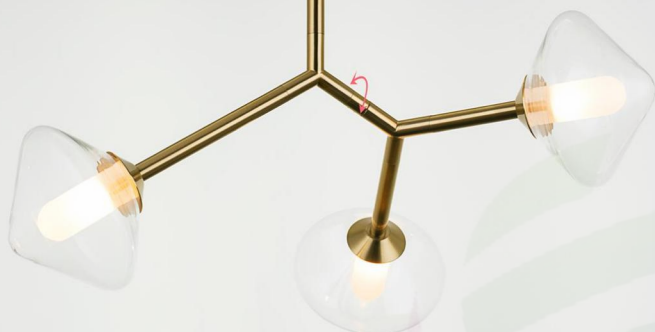

ITEM:2690/3+812
BULB:3*G9 40W
SIZE:475*460*1450
COLOUR:CHAMPAGNE GOLD/CLEAR GLASS