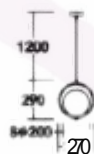

Item: 2554/1+674
Bulb: E27/1x60W
Size: L270xW200xH290
Material: Carbon steel
Colour: Painted gold/white glass

Item: 2554/1+675
Bulb: E27/1x60W
Size: L330xW250xH350
Material: Carbon steel
Colour: Painted gold/white glass

Item: 2554/1+676
Bulb: E27/1x60W
Size: L390xW300xH410
Material: Carbon steel
Colour: Painted gold/white glass