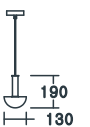

Item: 2634/1+762
Bulb: G9/1xLED 5W
Size: ϕ 130xH290mm
Material: Aluminum+Carbon steel +Glass
Colour: Champagne Gold/White glass