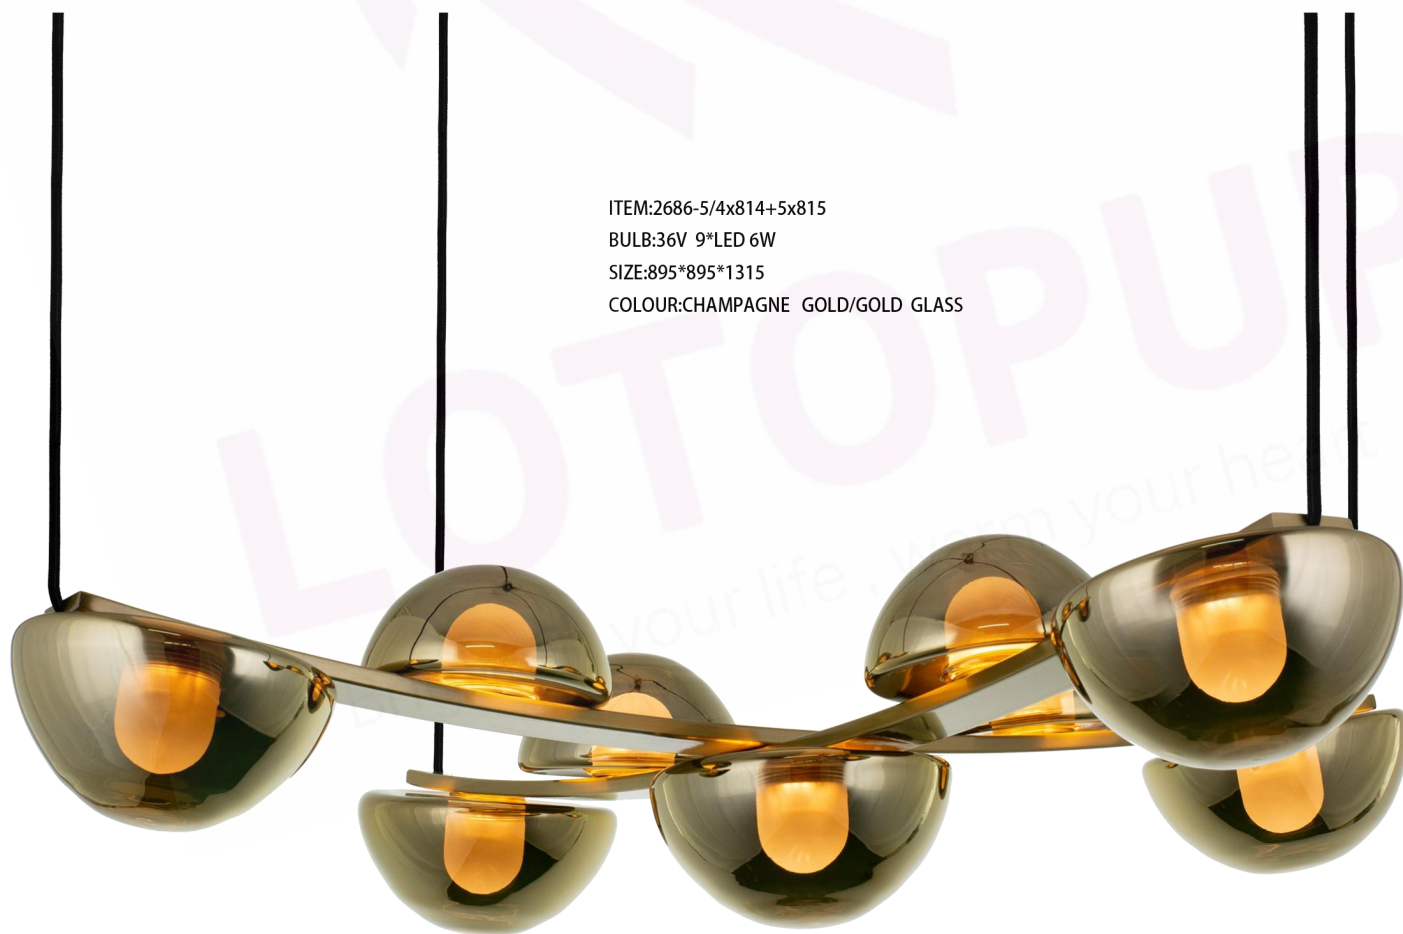

ITEM:2686-5/4x814+5x815
BULB:36V 9*LED 6W
SIZE:895*895*1315
COLOUR:CHAMPAGNE GOLD/GOLD GLASS