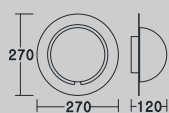

Item: 3561/1+762
Bulb: G9/1xLED 5W
Size: L200xH200xE95mm
Material: Aluminum+Carbon steel +Glass
Colour: AG/White glass

Item: 3561/1+761
Bulb: G9/1xLED 5W
Size: L270xH270xE120mm
Material: Aluminum+Carbon steel +Glass
Colour: AG/White glass