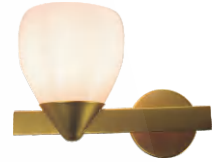

Item: 3509-2+722+723
Bulb: E14/2x40W
Size: L420xH290xE182
Material: Carbon steel
Colour: Painted gold/white glass

Item: 3509-1+722
Bulb: E14/1x40W
Size: L250xH190xE185
Material: Carbon steel
Colour: Painted gold/white glass