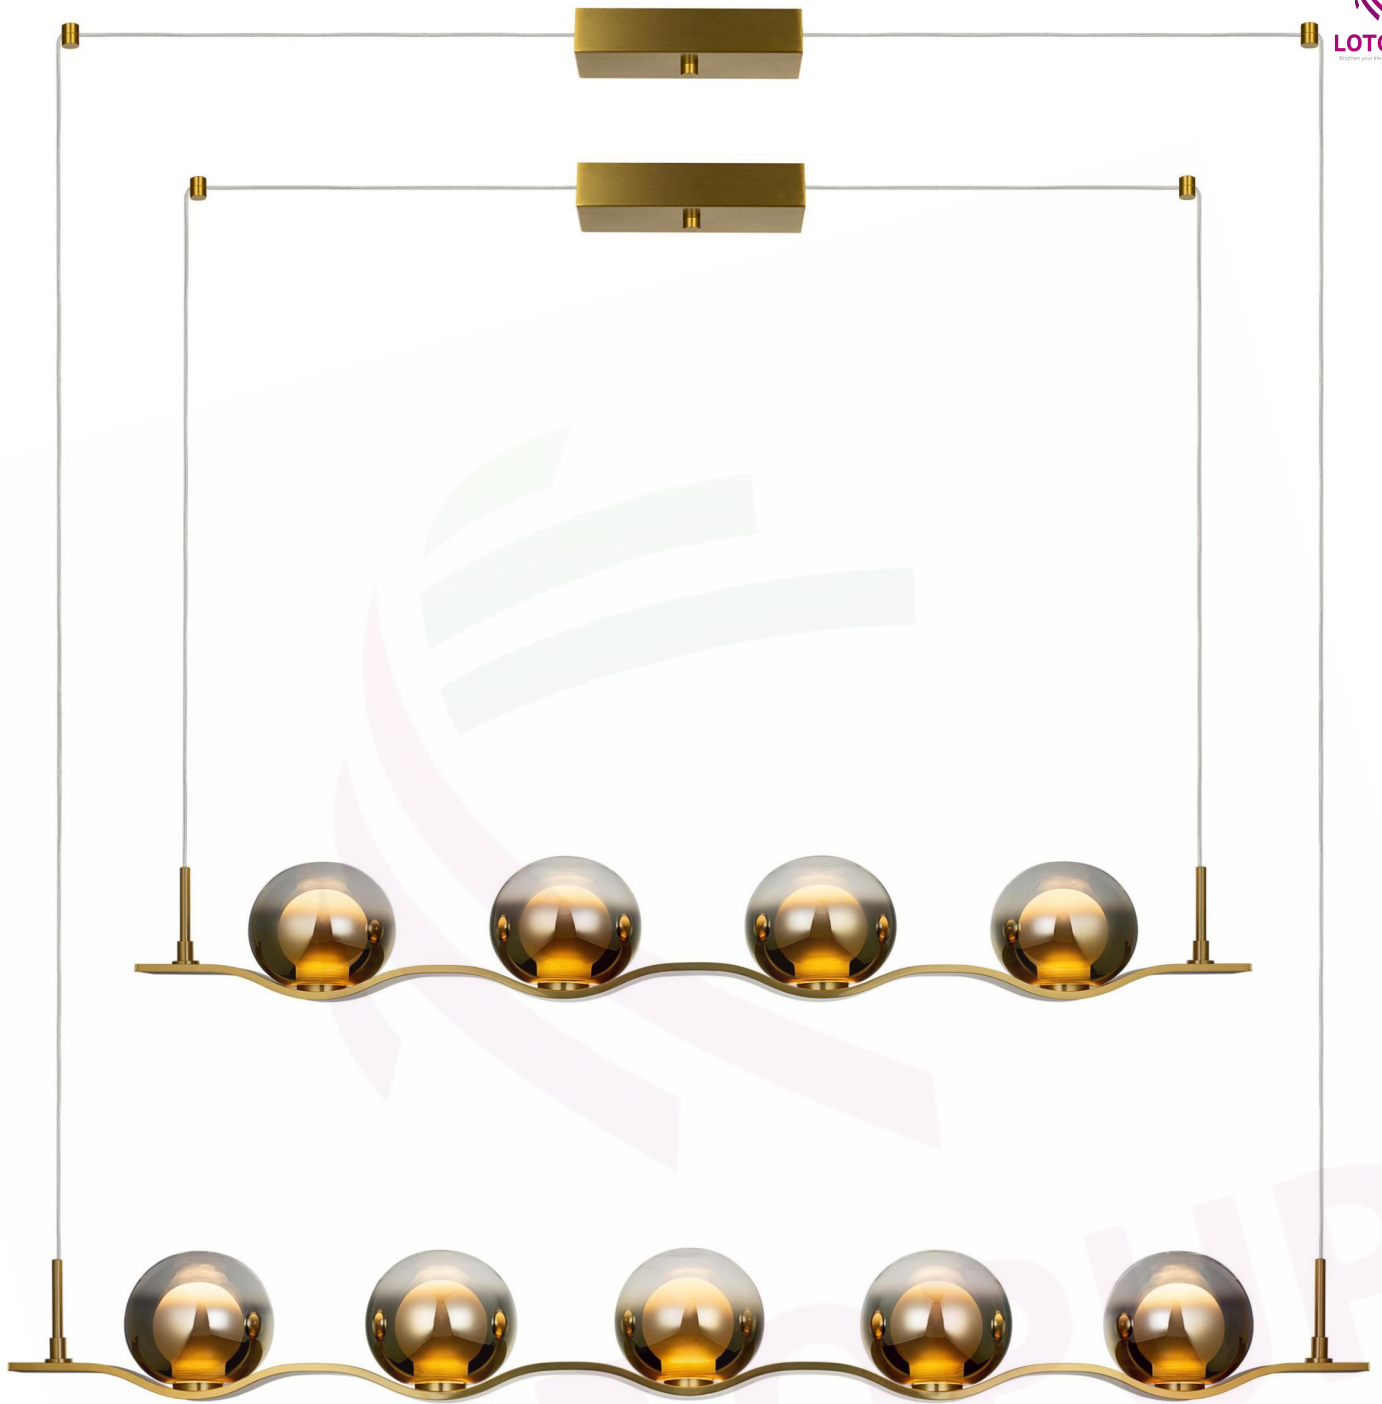

ITEM: 3602/2+839
BULB: LED 12.6W
SIZE: L490*H170*E170
COLOUR: BRUSHED/CLEAR GALSS

ITEM: 3602/1+839
BULB: LED 7.2W
SIZE: L140*H140*E220
COLOUR: BRUSHED/CLEAR GALSS

ITEM: 2720/4+839
BULB: LED 25.2W
SIZE: L1030*W140*H140
COLOUR: BRUSHED GOLD/GOLDEN GALSS

ITEM: 2720/5+839
BULB: LED 32.4W
SIZE: L1260*W140*H140
COLOUR: BRUSHED GOLD/GOLDEN GALSS