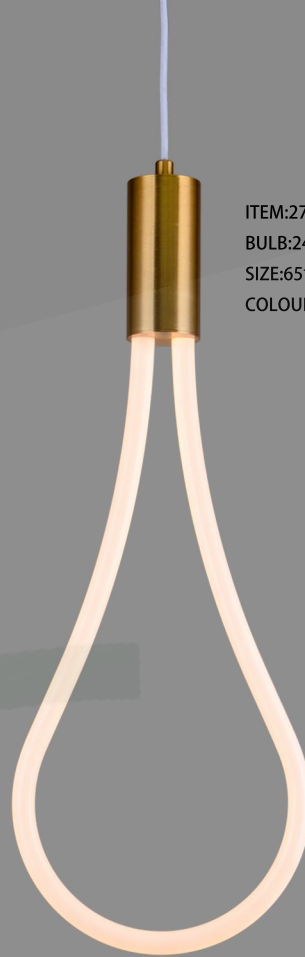

ITEM:2702/3+825
BULB:36V 3*LED 6W
SIZE:145*145*2000
COLOUR:BLACK /WHITE GLASS

ITEM:3593/1+825
BULB:36V 1*LED 6W
SIZE:145*350*90
COLOUR:PAINTED GOLD /WHITE GLASS

ITEM:3593/2+825
BULB:36V 2*LED 6W
SIZE:145*500*90
COLOUR:PAINTED GOLD /WHITE GLASS

ITEM:2703/6+825
BULB:36V 6*LED 6W
SIZE:140*900*1270
COLOUR:PAINTED GOLD /WHITE GLASS

ITEM:2703/3+825
BULB:36V 3*LED 6W
SIZE:145*800*1270
COLOUR:PAINTED GOLD /WHITE GLASS

ITEM:2703/4+825
BULB:36V 4*LED 6W
SIZE:145*1100*1270
COLOUR:PAINTED GOLD /WHITE GLASS

ITEM:2704/2
BULB:24V LED 35W
SIZE:260*260*1970
COLOUR:CHAMPAGNE GOLD
/WHITE ACRYLIC

ITEM:2704/1
BULB:24V LED 17W
SIZE:65*260*1940
COLOUR:CHAMPAGNE GOLD
/WHITE ACRYLIC

ITEM:2704/5
BULB:24V LED 58W
SIZE:Φ490*1500
COLOUR:CHAMPAGNE GOLD
/WHITE ACRYLIC

ITEM:2704/7
BULB:24V LED 58W
SIZE:Φ500*1750
COLOUR:CHAMPAGNE GOLD
/WHITE ACRYLIC

ITEM:1284/4
BULB:24V LED 42W
SIZE:Ø 420*480
COLOUR:CHAMPAGNE GOLD /WHITE ACRYLIC

ITEM:2705/3
BULB:24V LED 32W
SIZE:330*650*1650
COLOUR:CHAMPAGNE GOLD /WHITE ACRYLIC