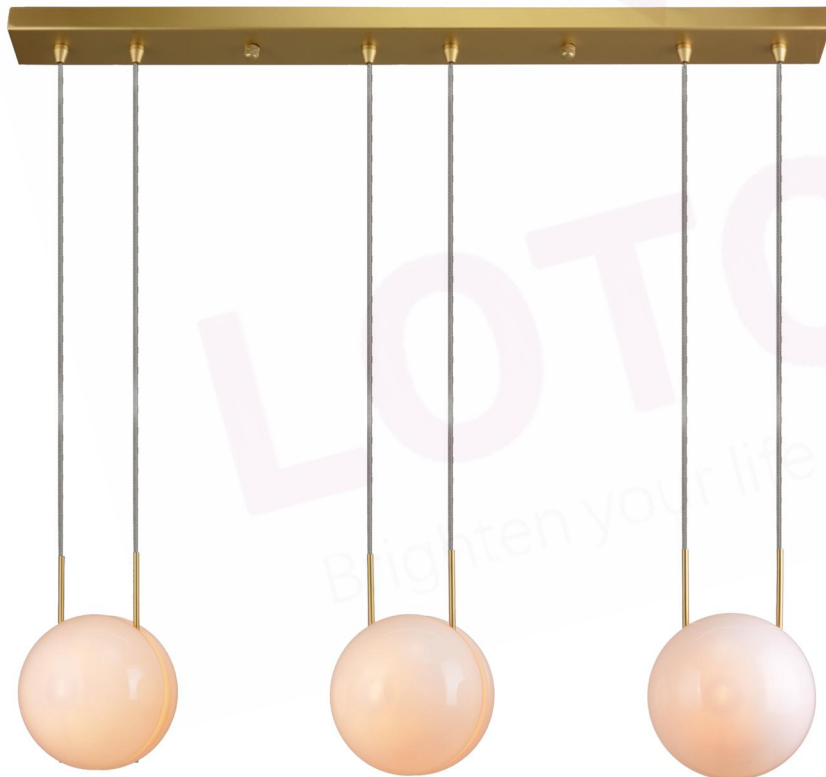

ITEM:2699/4+824

BULB:4*G9 40W

SIZE:150*165*1720

COLOUR:PAINTED GOLD/WHITE GLASS

ITEM:2700/4+824

BULB:4*G9 40W

SIZE:165*190*1920

COLOUR:PAINTED GOLD/WHITE GLASS

ITEM:2701/6+824
BULB:6*G9 40W
SIZE:150*615*1680
COLOUR:PAINTED GOLD/WHITE GLASS

ITEM:3592/2+824
BULB:2*G9 40W
SIZE:165*485*90
COLOUR:PAINTED GOLD/WHITE GLASS

ITEM:3592/3+824
BULB:3*G9 40W
SIZE:390*620*90
COLOUR:PAINTED GOLD/WHITE GLASS

ITEM:2701/10+824
BULB:10*G9 40W
SIZE:150*990*1680
COLOUR:PAINTED
GOLD/WHITE GLASS

ITEM:3592/4+824
BULB:4*G9 40W
SIZE:620*620*90
COLOUR:PAINTED GOLD/WHITE GLASS

ITEM:2698/2+761
BULB:2*G9 40W
SIZE:180*190*1490
COLOUR:PAINTED GOLD/WHITE GLASS