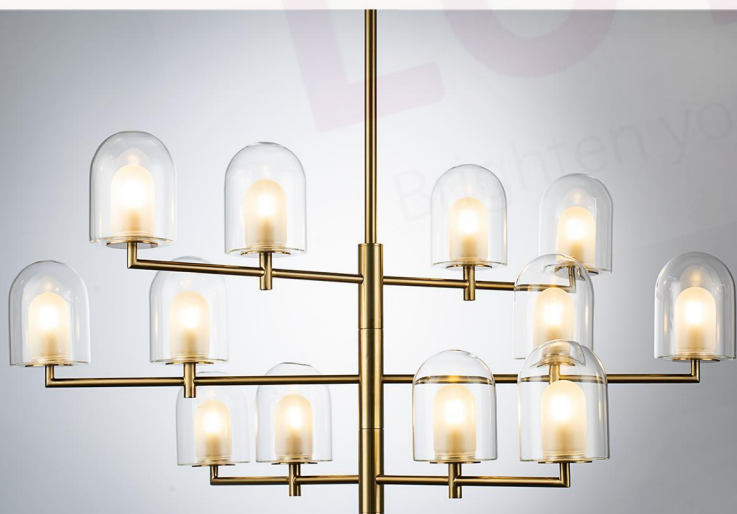

ITEM:2691/12+813
BULB:12*G9 40W
SIZE:Φ890*1520
COLOUR:CHAMPAGNE GOLD/CLEAR GLASS