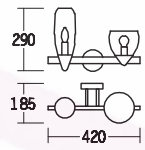

Item: 3509-2+722+723
Bulb: E14/2x40W
Size: L420xH290xE182
Material: Carbon steel
Colour: Painted gold/white glass