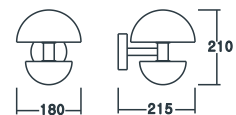

Item: 3537/2+761+762
Bulb: G9/2xLED 5W
Size: W180xH210xE215mm
Material: Aluminum+Carbon steel +Glass
Colour: Champagne Gold/White glass