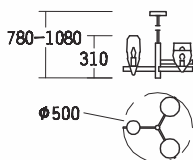

Item: 2572-5+722+723
Bulb: E14/5x40W
Size: ϕ 600xH780-1080
Material: Carbon steel+Glass
Colour: Black+Smoke

Item: 2572-3+722+723
Bulb: E14/3x40W
Size: ϕ 500xH780-1080
Material: Carbon steel+Glass
Colour: Black+Smoke