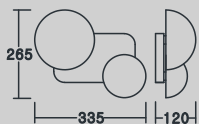

Item: 3538/1+761
Bulb: G9/1xLED 5W
Size: W265xH220xE120mm
Material: Aluminum+Carbon steel +Glass
Colour: AG/White glass

Item: 3538/2+761+762
Bulb: G9/2xLED 5W
Size: W335xH265xE120mm
Material: Aluminum+Carbon steel +Glass
Colour: AG/White glass