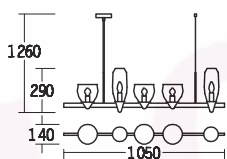

Item: 2573-5+722+723
Bulb: E14/5x40W
Size: L1050xW140xH1260
Material: Carbon steel+Glass
Colour: Black+Smoke